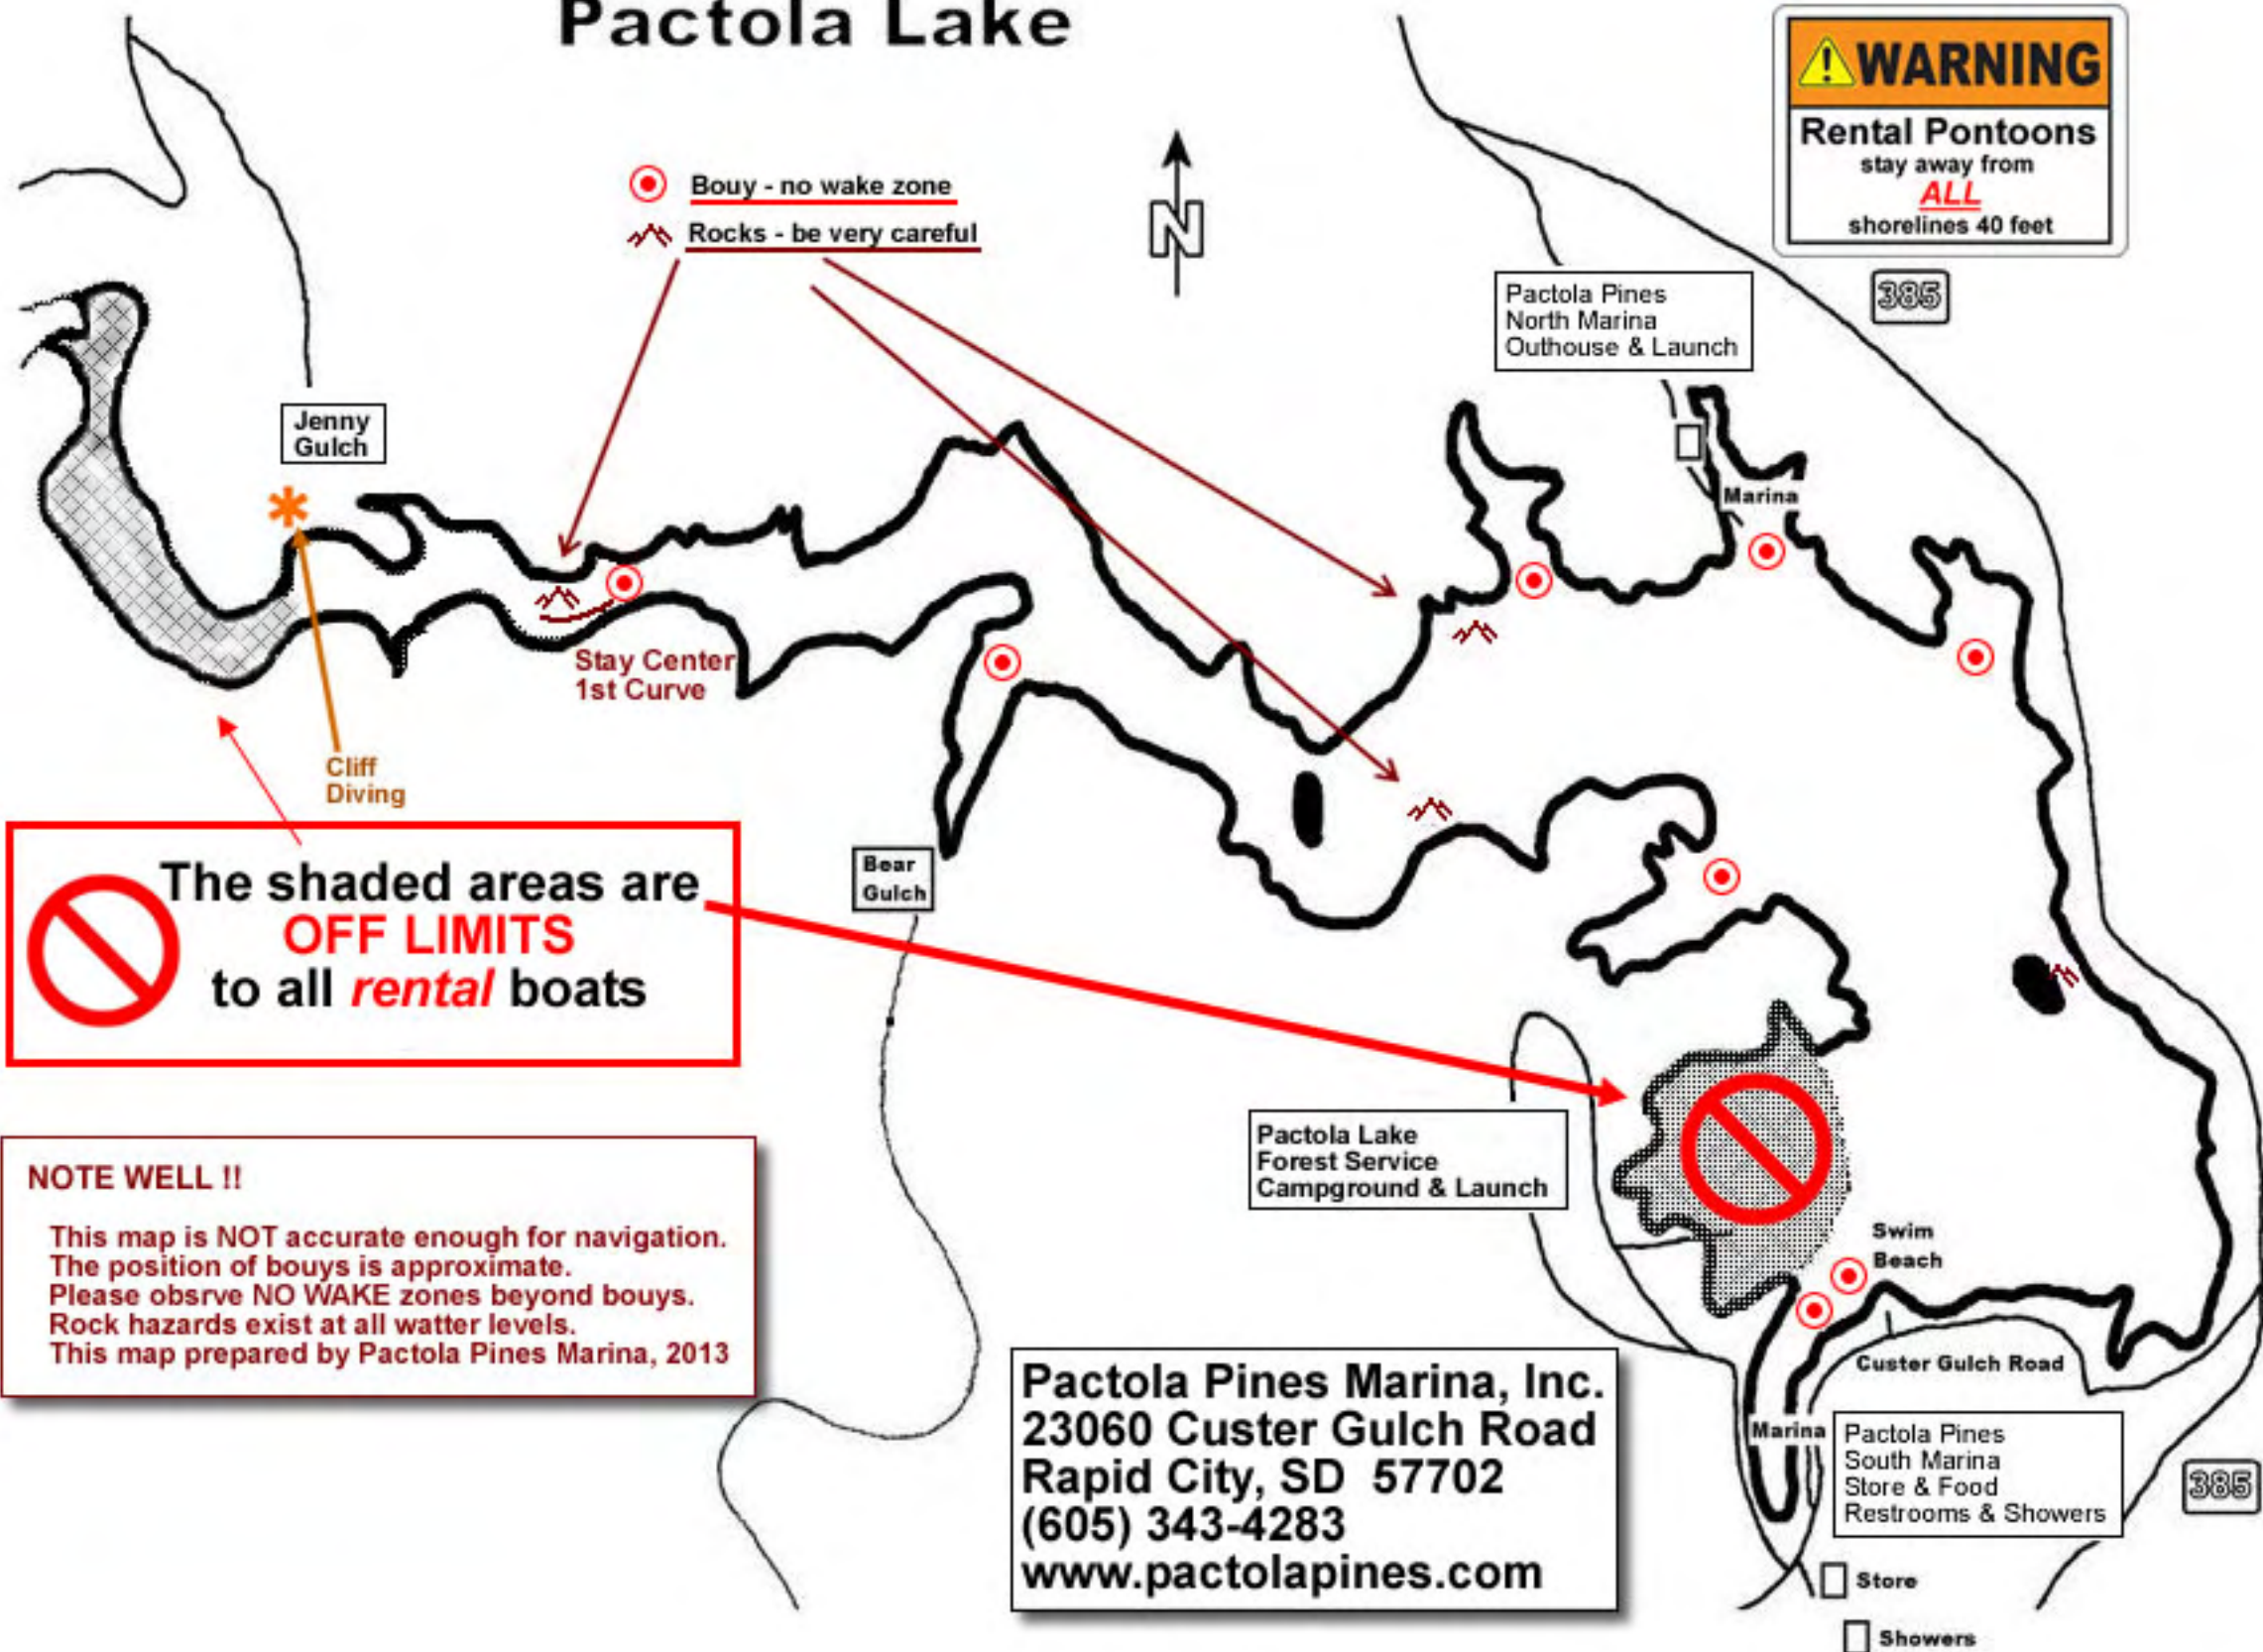

Pactola Lake

WARNING
Rental Pontoons
stay away from
ALL
shorelines 40 feet

The shaded areas are OFF LIMITS to all rental boats

NOTE WELL !!
This map is NOT accurate enough for navigation. The position of bouys is approximate. Please observe NO WAKE zones beyond bouys. Rock hazards exist at all water levels. This map prepared by Pactola Pines Marina, 2013

Pactola Pines Marina, Inc.
23060 Custer Gulch Road
Rapid City, SD 57702
(605) 343-4283
www.pactolapines.com

Pactola Pines South Marina
Store & Food
Restrooms & Showers

Store
Showers