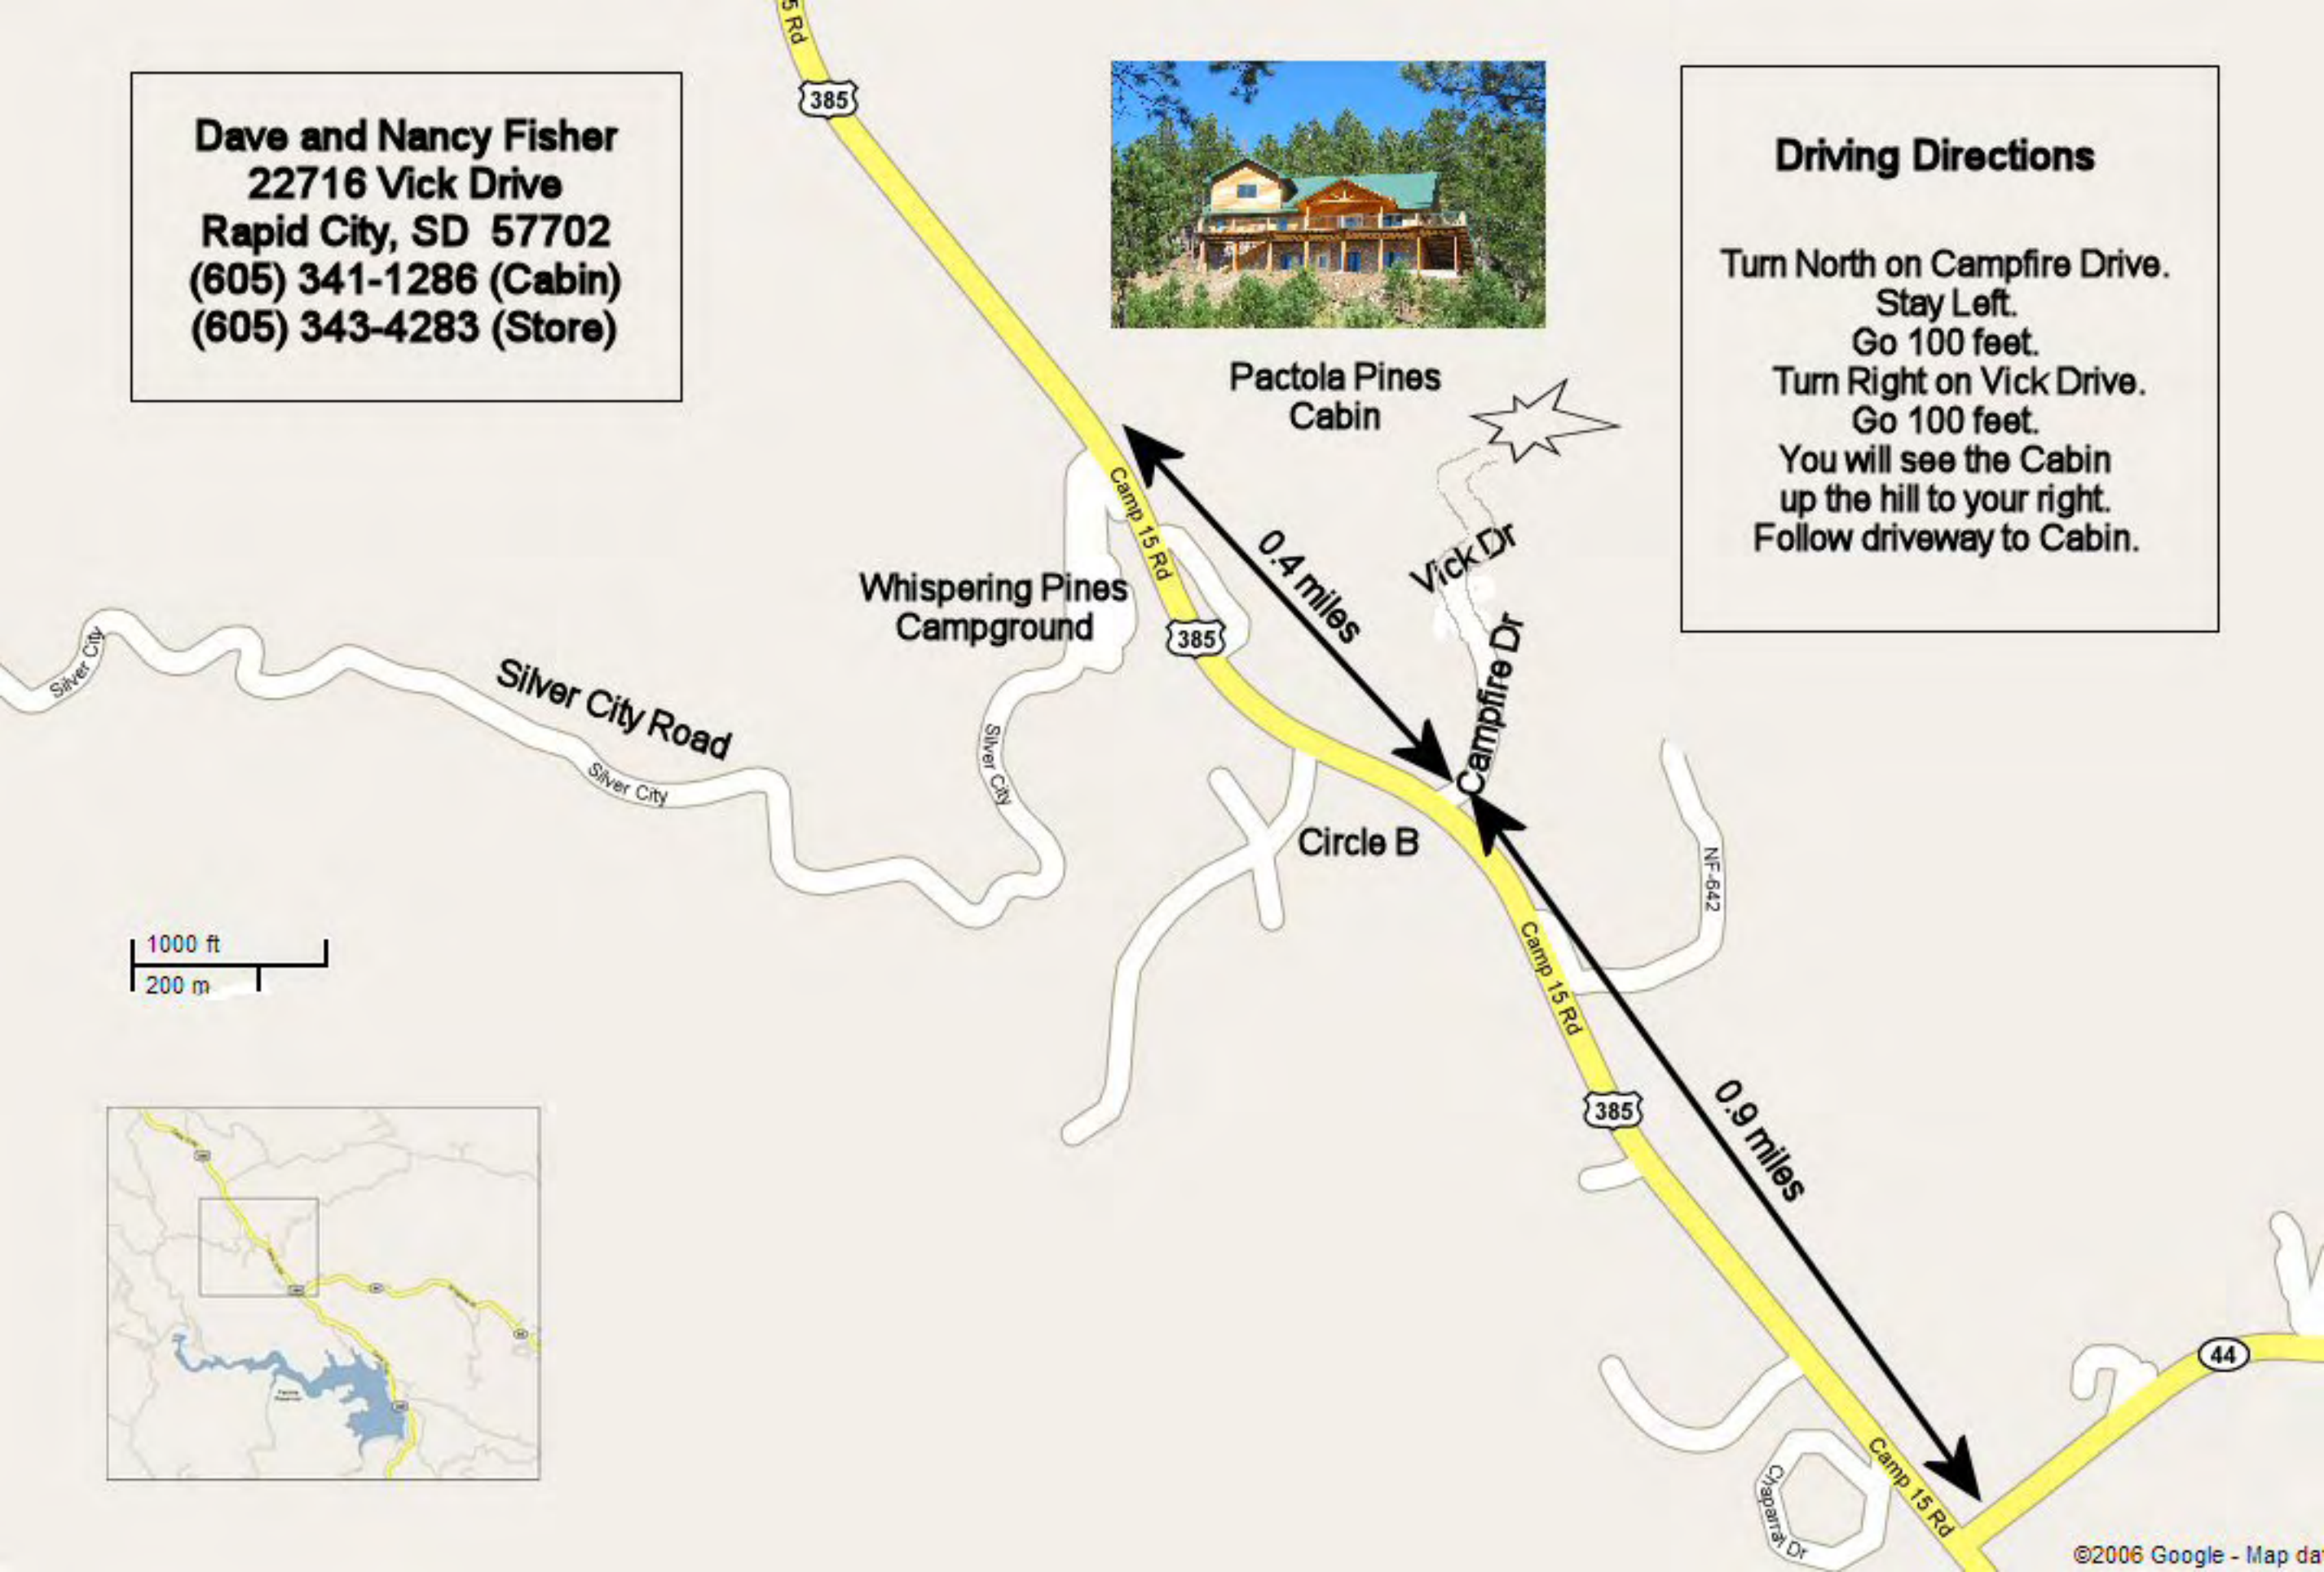

Dave and Nancy Fisher
22716 Vick Drive
Rapid City, SD 57702
(605) 341-1286 (Cabin)
(605) 343-4283 (Store)

Driving Directions

Turn North on Campfire Drive.
Stay Left.
Go 100 feet.
Turn Right on Vick Drive.
Go 100 feet.
You will see the Cabin
up the hill to your right.
Follow driveway to Cabin.

1000 ft
200 m