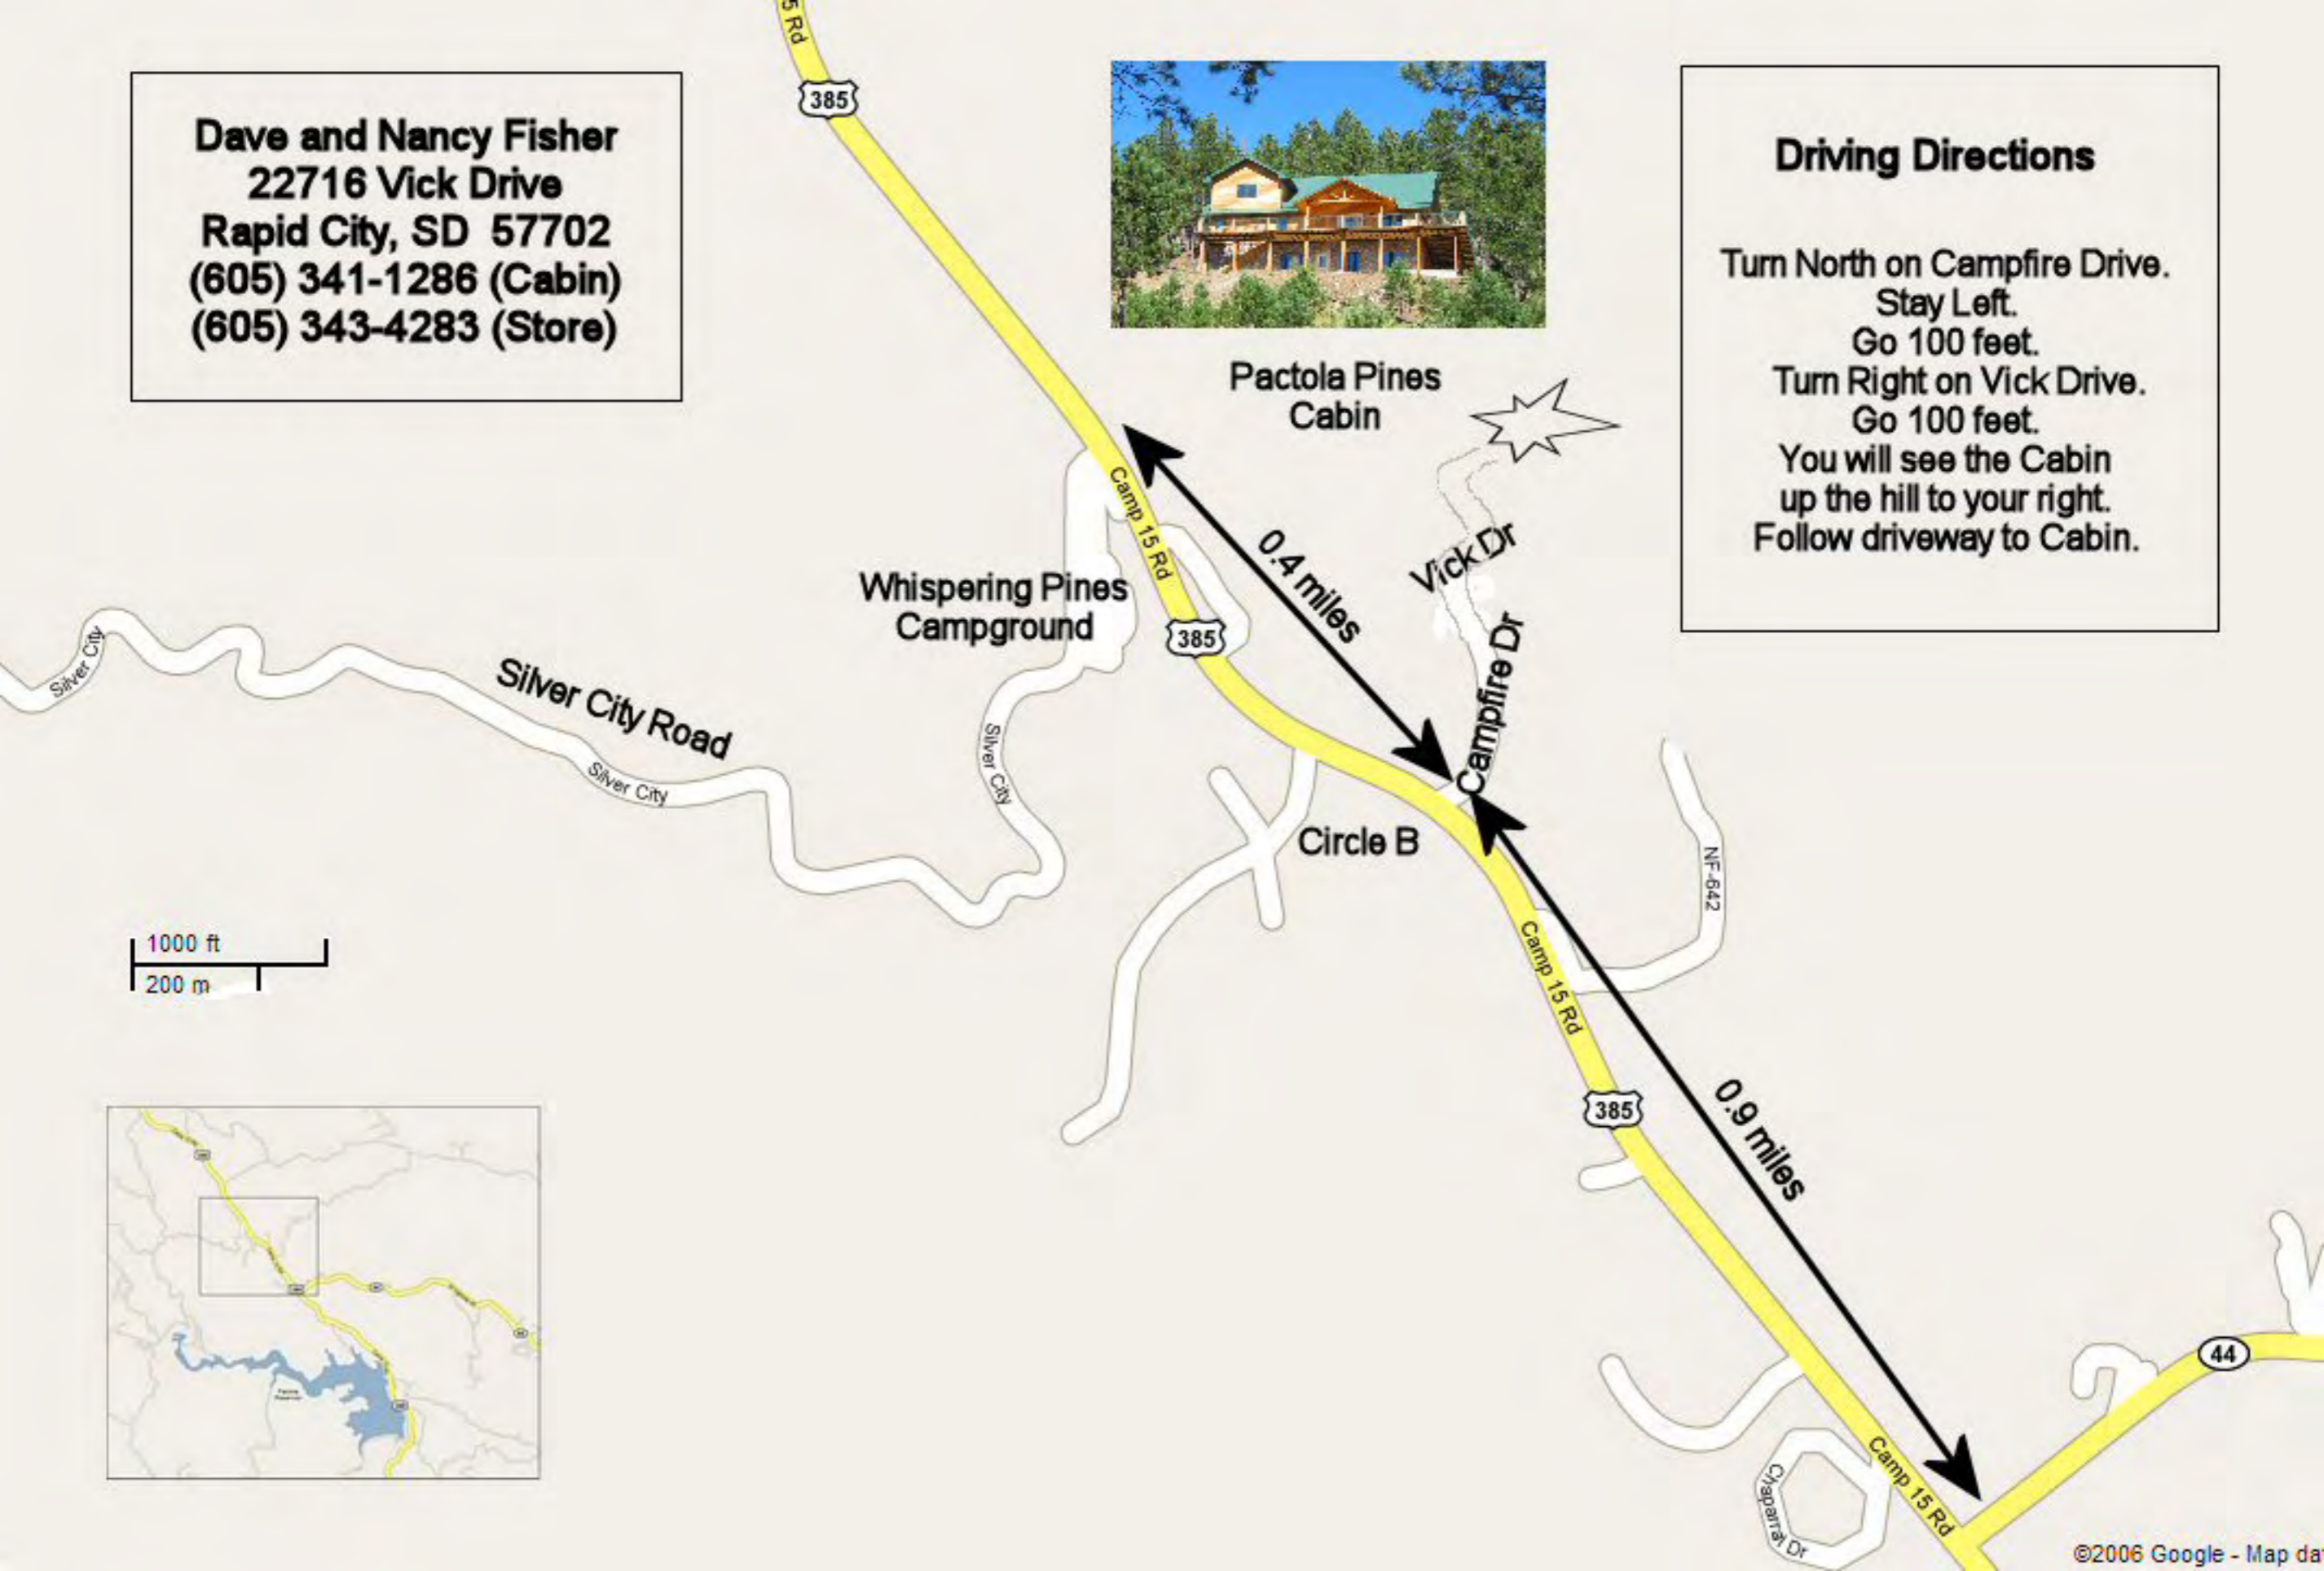

Dave and Nancy Fisher
22716 Vick Drive
Rapid City, SD 57702
(605) 341-1286 (Cabin)
(605) 343-4283 (Store)

Driving Directions

Turn North on Campfire Drive.
Stay Left.
Go 100 feet.
Turn Right on Vick Drive.
Go 100 feet.
You will see the Cabin
up the hill to your right.
Follow driveway to Cabin.

1000 ft
200 m